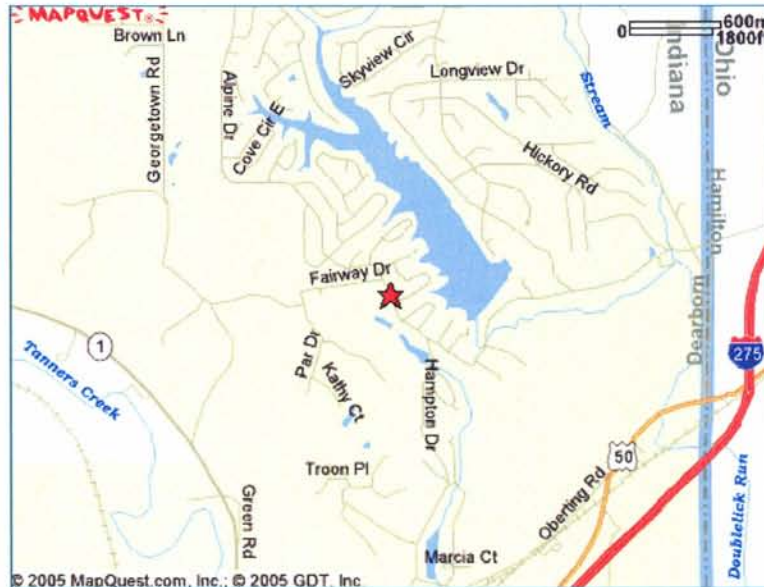

© 2005 MapQuest.com, Inc.; © 2005 GDT, Inc.
[Go to Mapquest](#)

From Downtown Cincinnati

Merge onto W 6TH ST EXPY/US-50 W (River Road)
Continue on US-50W approximately 18 miles to State Line Road.
Turn RIGHT onto State Line Road <0.6 miles
Turn LEFT onto ALPINE DR. (HIDDEN VALLEY LAKE ENTRANCE)
Continue slight LEFT after STOP sign on ALPINE DRIVE. <1.5 miles
End at 19775 ALPINE DRIVE, Lawrenceburg, IN 47025-7682 US

From Springdale/Westchester

Merge onto I-275 W via the ramp on the LEFT toward I-74/INDIANAPOLIS. 16.6 miles
Merge onto I-275 S via EXIT 5 toward KENTUCKY. 3.9 miles
Take the KILBY RD exit- EXIT 21. 0.4 miles
Turn RIGHT onto KILBY RD. 1.2 miles
Turn RIGHT onto US-50. 2.7 miles
Turn RIGHT onto STATE LINE RD. 0.6 miles
Turn LEFT onto ALPINE DR. 1.5 miles
End at 19775 Alpine Dr, Lawrenceburg, IN 47025-7682 US

From Northern Kentucky

Merge onto I-275 W via the ramp on the LEFT toward LAWRENCEBURG. 8.3 miles
Take US-50/EAST CINCINNATI EXIT 16
Merge RIGHT onto US-50E approximately <3 miles to STATE LINE ROAD (1st traffic light after exiting I-275).
Turn LEFT onto STATE LINE ROAD <0.6 miles
Turn LEFT onto ALPINE DR. (HIDDEN VALLEY LAKE ENTRANCE)